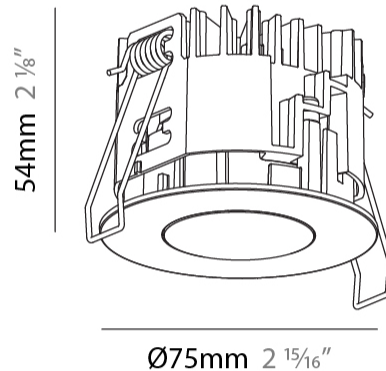

GENERAL

Series: Oiko Pro
Subseries: Oiko Pro Wallwash
Brand: Prolicht
Division: Architectural
Mounting Type: Recessed
Mounting Location: Ceiling
Subcategory: Downlight

PHYSICAL

Shape: Round
Diameter (mm): 75
Diameter (in): 2 ¹⁵/₁₆
Height (mm): 54
Height (in): 2 ¹/₈
Ceiling Thickness (mm): 1 - 25
Ceiling Thickness (in): 1/16 - 1 3/16
Min. Recessing Depth (mm): 60
Min. Recessing Depth (in): 2 ³/₈
Light Distribution: Downlight
Fixture Finish: SSR / BKV / CWI / CRY / HAB / UFT / ITA / RUA / FTG / MYG / LOD / PUS / FRO / FUP / KIA / POP / BLS / SPG / MEY / GOH / GUM / CHC / COM / ABZ / JAG / OBR / MOS / ROR
Fixture Material: Aluminum Die Cast
Cut-out Measurements: 68mm / 2 11/16" Diameter

ELECTRICAL

Lamp Type: LED (Zhaga Standard)
Input Wattage (W): 14
Total Output Wattage (W): 12.7
Dimming: Dali Dimming
Driver Included: No
Driver Location: Recessed Housing
Driver Type: Constant Current - Universal (120Vac only for DALI driver)
Driver Class: Class 2
Input Voltage (V): 120 - 277
Constant Current (MA): 700

LED

Color Temperature (°K): 2700-6500 Tunable White
Max. Delivered Lumen (lm): 1159
Nominal Lumen (lm): 1460
CRI: >90 CRI
Lamp Life (hrs): 50000
Special LEDs offerings: Tunable White

OPTICAL

Adjustability: Fixed

RATINGS AND CERTIFICATIONS

Certified By: Certified for North American Standards
IP rating: IP54